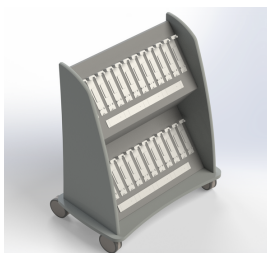

24-Place Battery Power Charging Cart

$ 21,666

Colour Options

White
Black

Model Number:

BPC-3-W
BPC-3-B