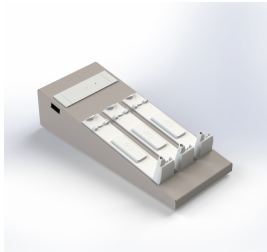

3-Place Tabletop Battery Power Charger

$ 2,775

Colour Options

White
Black

Model Number:

BPC-1-W
BPC-1-B