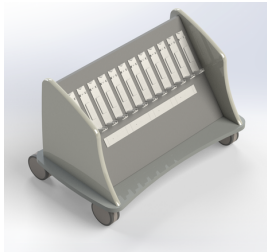

12-Place Battery Power Charging Cart

$ 12,070

Colour Options

White
Black

Model Number:

BPC-2-W
BPC-2-B