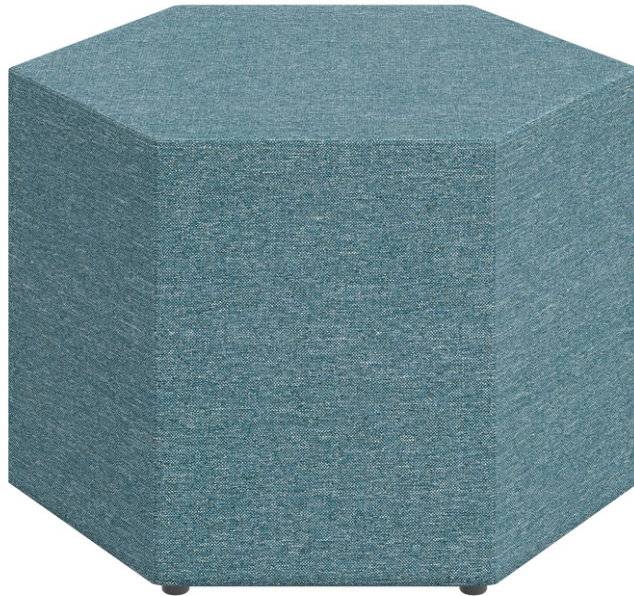

hex ottoman

Ordering Guide

When ordering a product under the Hex Collection, please ensure to specify the following information:

Please specify all options if applicable, as well as add the upholstery name and color to the PO Description.

Contrasting
Stitching
+$50/Piece
*Please specify
your colour
when ordering
(options are on
the website)*

Moisture
Barrier
+$750

Contrasting
Upholstery
No Upcharge -
*Price using the
higher grade
upholstery*

Casters **+$300**