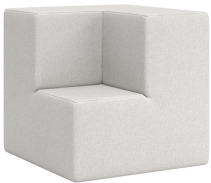

Kae Corner
Model Number: KAE2C

Grade	COM/1	2	3	4	5	6	7	8
$	2,410	2,699	3,023	3,385	3,792	4,247	4,756	5,327

COM Yard Side 2 COM Yard Top 5 COM Yard Full 6