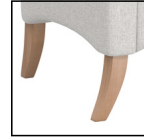

Moisture Barrier
+\$750

Contrasting Upholstery
No Upcharge -
Price using the higher grade upholstery

Removable Seat Cushion
+\$200/cushion

ira collection

Ira One Seat
Model Number: IRA1

Grade	COM/1	2	3	4	5	6	7	8
\$	2,145	2,402	2,691	3,014	3,375	3,780	4,234	4,742
COM Yard Body	3	COM Yard Border & Seat	1	COM Yard Full	4			