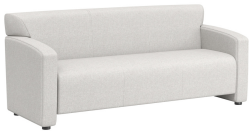

Era Three Seat
Model Number: ERA3

Grade	COM/1	2	3	4	5	6	7	8
$	3,706	4,151	4,649	5,207	5,831	6,531	7,315	8,193
COM Yard Back	4	COM Yard Seat	2	COM Yard Arms	2	COM Yard Full	6.5