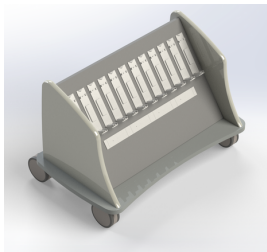

BP-3-W
BP-3-B

3-Place Tabletop Battery Power Charger

\$ 2,359

Colour Options

White
Black

Model Number:

BPC-1-W
BPC-1-B

12-Place Battery Power Charging Cart

\$ 10,259

Colour Options

White
Black

Model Number:

BPC-2-W
BPC-2-B

24-Place Battery Power Charging Cart

\$ 18,416

Colour Options