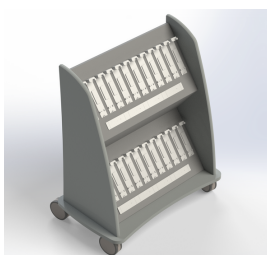

BP-2-W
BP-2-B

Option 2

TUF-R/HP

1x USB-A outlet, 1x USB-C outlet.
Please specify left or right when seated.

\$ 469

Colour Options

White
Black

Model Number:

BP-3-W
BP-3-B

3-Place Tabletop Battery Power Charger

\$ 2,359

Colour Options

White
Black

Model Number:

BPC-1-W
BPC-1-B

12-Place Battery Power Charging Cart

\$ 10,259

Colour Options

White
Black

Model Number:

BPC-2-W
BPC-2-B

24-Place Battery Power Charging Cart

\$ 18,416

Colour Options

White
Black

Model Number:

BPC-3-W
BPC-3-B

corded power options

Piccolo

1x USB-A outlet, 1x USB-C outlet.
Please specify left or right when seated.

\$ 802

Colour Options