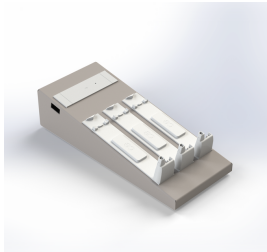

To Pair with Battery (for 2 or 3 Seaters)

Option 1

Piccolo

1x USB-A outlet, 1x USB-C outlet.
Please specify left or right when seated.

\$ 338

Colour Options

White
Black

Model Number:

BP-2-W
BP-2-B

Option 2

TUF-R/HP

1x USB-A outlet, 1x USB-C outlet.
Please specify left or right when seated.

\$ 469

Colour Options

White
Black

Model Number:

BP-3-W
BP-3-B

3-Place Tabletop Battery Power Charger

\$ 2,359

Colour Options

White
Black

Model Number:

BPC-1-W
BPC-1-B

12-Place Battery Power Charging Cart

White
Black

Model Number:

BPC-3-W
BPC-3-B

corded power options

Piccolo

1x USB-A outlet, 1x USB-C outlet.
Please specify left or right when seated.

\$ 802

Colour Options