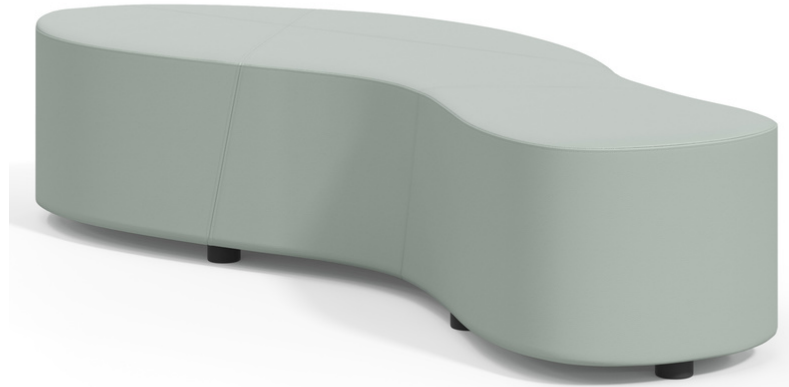

cas

Features

- The base is 3/4" thick plywood
- The foam is 2.2lb high-density foam for ultimate comfort
- Every seam is double-stitched and uses India tape which is moisture resistant making the seams virtually indestructible
- The india tape also creates a bed bug barrier when used with vinyl
- 1.5" tall non-marring poly legs to protect the floor from damage
- Lifetime warranty, including frame, foam, and stitching

Options

- Available in three heights
- Available in a wide range of upholstery

	Model #	Width	Depth	Height	Seat Height	COM Full	Weight	Cubic Feet
14" 	CAS14	66"	24"	14"	14"	5"	45 lbs	13
16" 	CAS16	66"	24"	16"	16"	5"	45 lbs	14.5
18" 	CAS18	66"	24"	18"	18"	5"	45 lbs	16.5