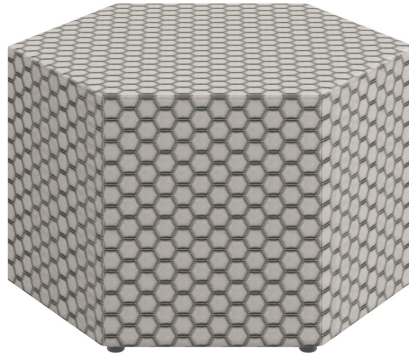

Hex

Hex is a simple hexagon, with the standard 6 sides. This somewhat understated shape can add flair to any environment. And not only that, if clustered together, can create a trendy, modern form of art, elevating your space to the next level.

Hex

Junior Size (14" Seat Height)

HEX14

24"W x 21"D x 14"H
Seat 14"H

Middle Size (16" Seat Height)

HEX16

24"W x 21"D x 16"H
Seat 16"H

Senior Size (18" Seat Height)

HEX18

24"W x 21"D x 18"H
Seat 18"H

Plum
(ENP109)

Wine
(ENW108)

Garnet
(ENG17)

Cherry Red
(ENC14)

Pumpkin Spice
(ENP44)

Citron
(ENC54)